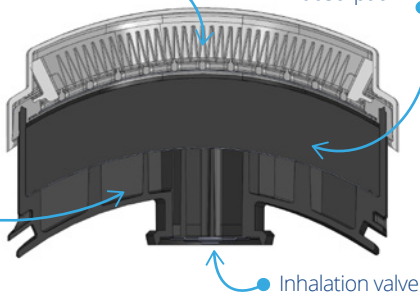

Particulate plated filter  
570 mm; length of actual media in  
each filter (70 mm large)

Activated carbon  
treated for gas  
adsorption

Structure to help  
airflow diffusion  
and full usage of  
the activated  
carbon